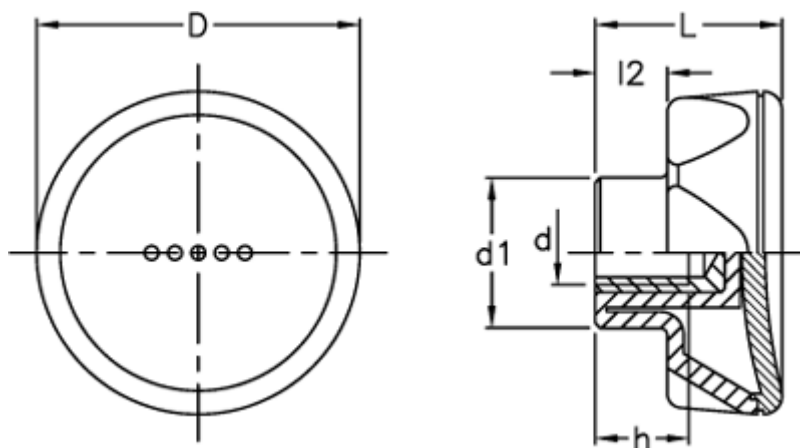

Article number: 23052214311

Description: E+G Lobe knob
ELK.56-B M10-C1 black centre cap

Measures

D	= 56
d1	= 26.5
d 6H	= M10
h	= 13
L	= 29
l2	= 11